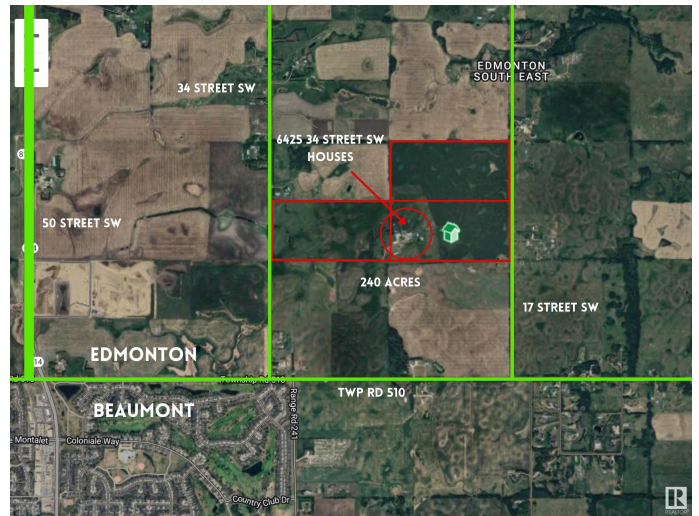

$10,000,000 - 6425 34 Street, Edmonton

MLS® #E4424029

$10,000,000

0 Bedroom, 0.00 Bathroom,
Single Family on 240.00 Acres

Edmonton South East, Edmonton, AB

Unparalleled Development Opportunity in SE Edmonton Prime 240-acre Parcel in the SE!
This property comprises 3 separate 80-acre titled properties, totalling approx 240 acres. The land stretches from 34 St East to 17 St, providing a vast canvas for investment. Enjoy the convenience of being mins away from a range of shopping centres & amenities, with easy access to 41 Ave, 50 St SW and Ellerslie Rd. The location grants effortless access to both Edmonton's South and the neighbouring town of Beaumont. Anthony Henday Dr just a short 5-minute drive away, easy access to the QEII, International Airport, HWY 14, and HWY 21. Property includes a 3000 sqft modern house (2020-built) with attached garage, a 1467 sqft. renovated bungalow with detached garage, 1 original barn (1900-built), 1 heated shop (40â€™™x80â€™™), 1 Quonset (50â€™™x100), 2 barns (100â€™™x40â€™™ & 70â€™™x25â€™™), and multiple outbuildings. Discover the untapped potential of this stunning pieces of land, perfectly situated in SE Edmonton for residential development.

Essential Information

MLS® #	E4424029
Price	$10,000,000
Bathrooms	0.00